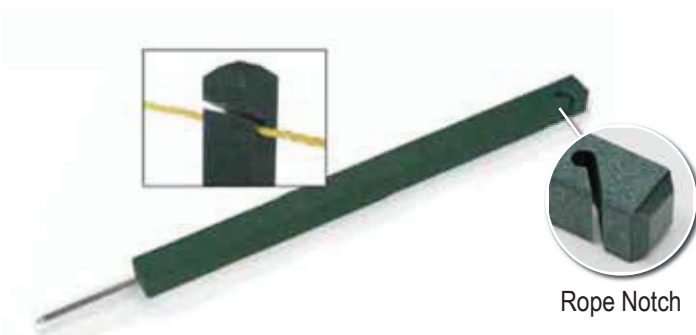

DOWN THE FAIRWAY

Color Flex Marker

Model No. 299

Color-Flex stake features include: Highly visible yet non-intrusive; Easy installation; Safe for cross or diagonal mowing; highly resilient, permanent colored flexible material; Easily seen from the fairway or rough; Speeds up play; Sold individually.

Installation Kit Includes:

- 1 each - 18" Long Ship Auger Bit
- 1 each - PVC Installation Tube
- 1 each - Rubber Mallet

1-877-668-4653

Domed Aluminum Fairway Distance Marker

Textured Finish

Back View

Model No. 573

Cast aluminum powder coated finish. Complete with 8" stainless steel spike.

Size: 12" diameter

Part No.

■ 573BK ■ 573R ■ 573B ■ 573W ■ 573Y

Domed Polymer Fairway Distance Marker

Smooth Finish

Back View

Model No. 571

Heavy duty polymer domed distance marker. Complete with 8" stainless steel spike.

Size: 11" diameter

Part No.

■ 571BK ■ 571R ■ 571B ■ 571W ■ 571Y

1 1/2" Recycled Plastic Rope Stakes

Rope Notch

Part No. 289

Beveled top cut groove, 8" stainless steel spike. The angled slot allows rope to be easily inserted. Offered in 15", 18", 24", 30" & 36" stakes.