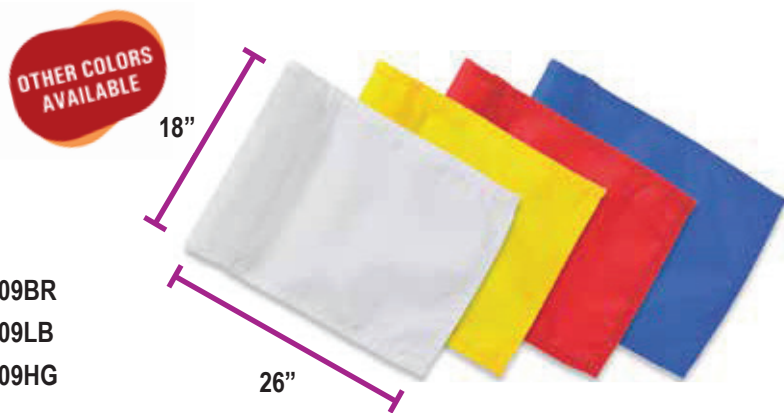

Part No.

P275-2	Plastic Base (5/16" Hole)
P275-3	Plastic Base (3/8" Hole)
P275-5	Plastic Base (1/2" Hole)
278-2BZ	Bronze Base (5/16" Hole)
278-6BZ	Bronze Base (3/8" Hole)
278-7BZ	Bronze Base (1/2" Hole)

1009 Solid Color Range Flags

400 Denier Solar Max Material, Tube Lock Attachment.
 Size - 18" x 26"
 More colors available. Please ask for details.

Part No.

- 1009BK
- 1009R
- 1009B
- 1009BR
- 1009W
- 1009Y
- 1009GR
- 1009LB
- 1009PU
- 1009PI
- 1009OR
- 1009HG

1008CHT Checkered Range Flags

Dye Sublimated for added durability, Tube Lock Attachment
 Size - 18" x 26"
 More colors available. Please ask for details.

Part No.

- 1008WH/BK-CHT White & Black
- 1008WH/BL-CHT White & Blue
- 1008RE/WH-CHT Red & White
- 1008YE/BK-CHT Yellow & Black