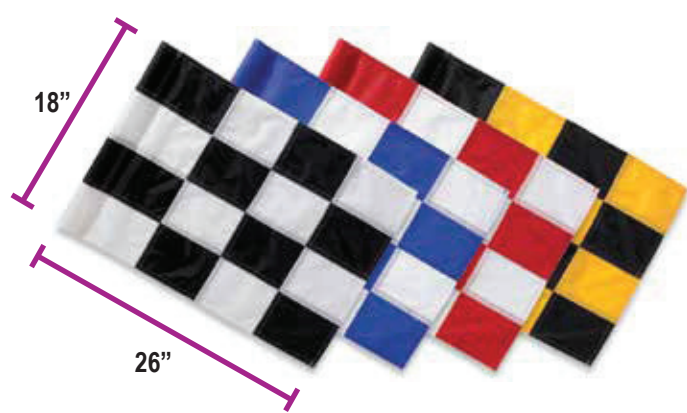

1009 Solid Color Range Flags

400 Denier Solar Max Material, Tube Lock Attachment.
 Size - 18" x 26"
 More colors available. Please ask for details.

Part No.

- 1009BK
- 1009R
- 1009B
- 1009BR
- 1009W
- 1009Y
- 1009GR
- 1009LB
- 1009PU
- 1009PI
- 1009OR
- 1009HG

1008CHT Checkered Range Flags

Dye Sublimated for added durability, Tube Lock Attachment
 Size - 18" x 26"
 More colors available. Please ask for details.

Part No.

- 1008WH/BK-CHT White & Black
- 1008WH/BL-CHT White & Blue
- 1008RE/WH-CHT Red & White
- 1008YE/BK-CHT Yellow & Black

Range Banners

Bayco Golf range banners are available in vertical and horizontal configurations and feature easy to see large black numbers that are printed on to a heavy duty yellow banner. Numbers are polyester dye sublimated (dyed directly into the material therefore no peeling).
 Vertical Size - 46" x 24"
 Horizontal Size - 24" x 46"
 Numbered 50 through 300 in 25 yard increments.