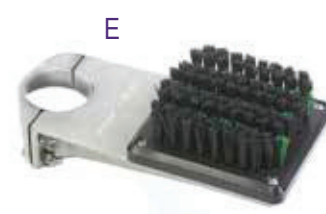

Double Brush Spike Cleaner Stands

Bayco Spike brush stands are constructed of 1" steel tubing with flange base. The flange base can be secured to a hard surface such as wood with the lag bolt. Alternately, the four 6" stainless steel spikes can be inserted into the flange base for firm positioning on grass or ground surfaces. Bayco also has a brush stand that a recycled plastic base can be added to keep area neat and clean.

3 Styles to choose from

Part No.

- **680** Brush Stand (with lag bolts)
- **685** Brush Stand (with spikes)
- **686** Brush Stand with Side Brushes (with spikes)
- **687** Brush Stand with Side Brushes (with lag bolts)

Part No.

- **E686** Brush Stand with Side Brushes & Recycled Plastic Base
- **G 610** Replacement Brush (with hardware)
- **H 606-2** Replacement Side Brush (sold by each)

Spike Brush Cleaners/Replacement Brushes

E

Part No.

- **A 600** Spike Brush & Holder
- **B 605** Spike Brush (holder only)
- **C 606** Spike Brush with Side Brush
- **D E601** Recycled Plastic Spike Brush

Part No.

- **E 670** Single Mount Spike Brush (attaches to 2" pipe)
- **F 675** Double Mount Spike Brush (attaches to 2" pipe)
- **G 610** Replacement Base Brush
- **H 606-2** Replacement Side Brush (sold by each)