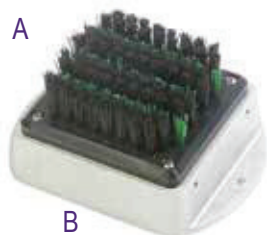

B

Spike Brush Cleaners/Replacement Brushes

A