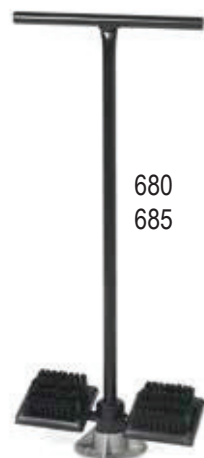

PRO SHOP & CLUB HOUSE

Benches

All benches made with 2" x 6" slats. Slats and legs made from ultra plast recycled plastic.

6ft Standard Bench

Part No.

- EE1214 - Green
- EE1213 - Redwood
- EE1210 - Grey
- EE1218 - Tan

5ft Deco Bench

Part No. 5ft

- EE1174 - Green
- EE1179 - Redwood
- EE1170 - Grey
- EE1178 - Tan

6ft Deco Bench

Part No. 6ft.

- EE1194 - Green
- EE1193 - Redwood
- EE1190 - Grey
- EE1198 - Tan

Green

Redwood

Grey

Tan

Double Brush Spike Cleaner Stands

Bayco Spike brush stands are constructed of 1" steel tubing with flange base. The flange base can be secured to a hard surface such as wood with the lag bolt. Alternately, the four 6" stainless steel spikes can be inserted into the flange base for firm positioning on grass or ground surfaces. Bayco also has a brush stand that a recycled plastic base can be added to keep area neat and clean.

3 Styles to choose from

680
685

686
687

E686

Part No.

- 680** Brush Stand (with lag bolts)
- 685** Brush Stand (with spikes)
- 686** Brush Stand with Side Brushes (with spikes)
- 687** Brush Stand with Side Brushes (with lag bolts)