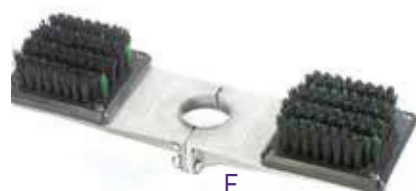

Double Brush Spike Cleaner Stands

Bayco Spike brush stands are constructed of 1" steel tubing with flange base. The flange base can be secured to a hard surface such as wood with the lag bolt. Alternately, the four 6" stainless steel spikes can be inserted into the flange base for firm positioning on grass or ground surfaces. Bayco also has a brush stand that a recycled plastic base can be added to keep area neat and clean.

3 Styles to choose from

Part No.

- **680** Brush Stand (with lag bolts)
- **685** Brush Stand (with spikes)
- **686** Brush Stand with Side Brushes (with spikes)
- **687** Brush Stand with Side Brushes (with lag bolts)

Part No.

- **E686** Brush Stand with Side Brushes & Recycled Plastic Base
- **G 610** Replacement Brush (with hardware)
- **H 606-2** Replacement Side Brush (sold by each)

Spike Brush Cleaners/Replacement Brushes

B

F

Part No.

- **A 600** Spike Brush & Holder
- **B 605** Spike Brush (holder only)
- **C 606** Spike Brush with Side Brush
- **D E601** Recycled Plastic Spike Brush

Part No.

- **E 670** Single Mount Spike Brush (attaches to 2" pipe)
- **F 675** Double Mount Spike Brush (attaches to 2" pipe)
- **G 610** Replacement Base Brush
- **H 606-2** Replacement Side Brush (sold by each)